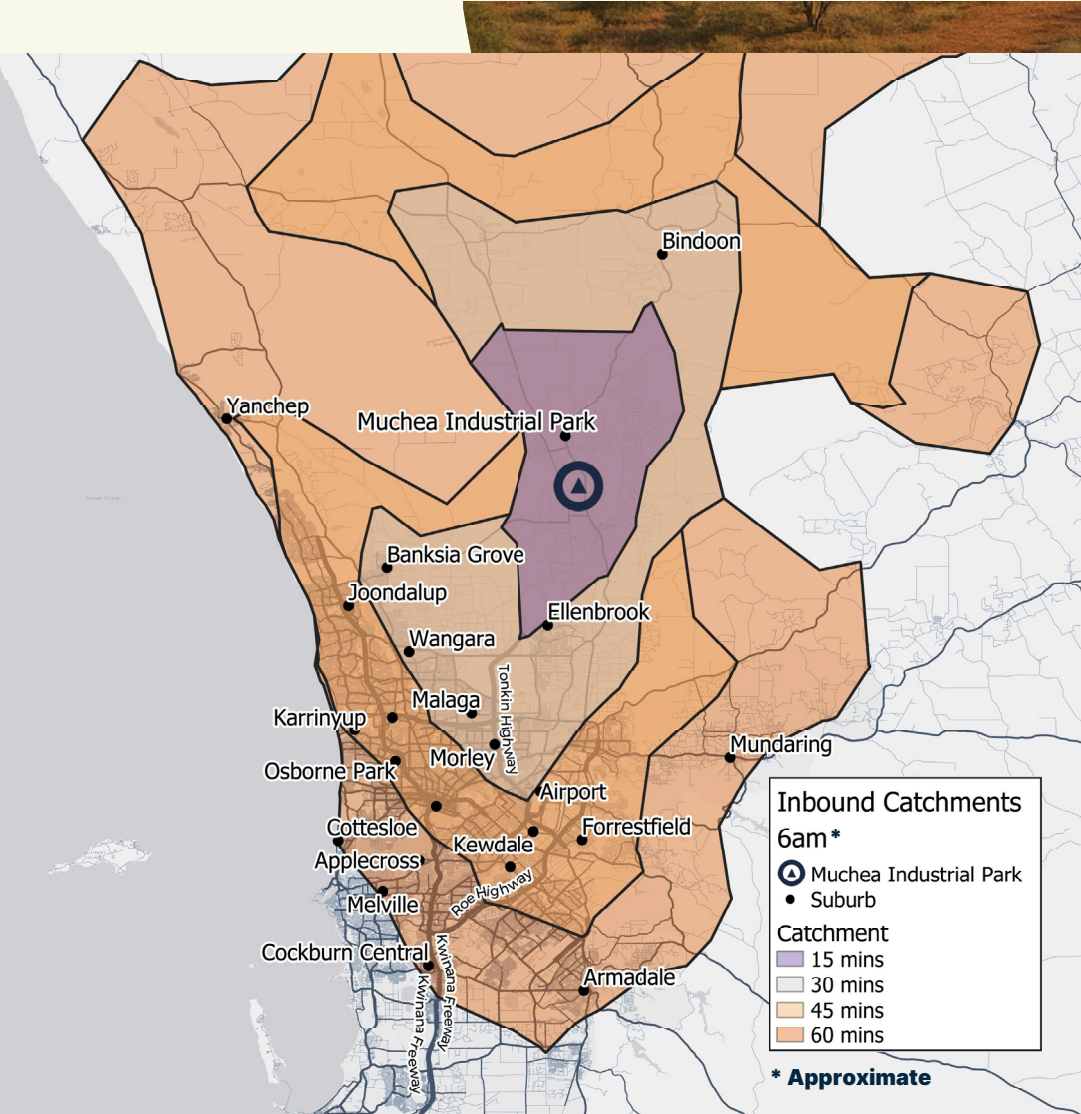

# Muchea - Travel Times

For further information or inspection please contact:

**MATT LYFORD 0419 934 904**

**INDUSTRIALANDGENERAL.COM 1300 000 350**

Lyfords Pty Ltd (ACN 624 317 193) (ABN 45 624 317 193) - Licensee - Licence No 76102  
 T/A Industrial & General - Licensed Real Estate and Business Agents. Unit 8, Sphere Office Park, 63 Knutsford Avenue, Rivervale, WA 6103.

**Industrial & General**

**EST. 2004. RESULTS DRIVEN.**